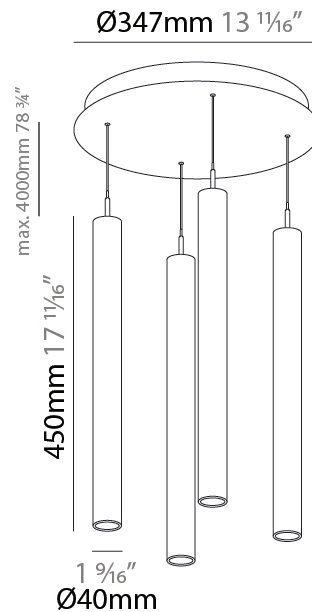

GENERAL

Series: G-Mini Round
Subseries: G-Mini Round Hangover
Brand: Prolight
Division: Architectural
Mounting Type: Suspension
Mounting Location: Ceiling
Subcategory: Spots

PHYSICAL

Shape: Cylinder
Diameter (mm): 347
Diameter (in): 13 11/16
Height (mm): 450
Height (in): 17 11/16
Light Distribution: Direct
Fixture Finish: SSR / BKV / CWI / CRY / HAB / UFT / ITA / RUA / FTG / MYG / LOD / PUS / FRO / FUP / KIA / POP / BLS / SPG / MEY / GOH / GUM / CHC / COM / ABZ / JAG / OBR / MOS / ROR
Accent Finish: NOF / COP / MIR / SSS
Fixture Material: Extruded Aluminum / Steel
Cable Details: 2,000mm/78 3/4" / 4,000mm/157 1/2" - Cable, Black, Green, Orange, Red, White

ELECTRICAL

Lamp Type: LED (Zhaga Standard)
Input Wattage (W): 39
Total Output Wattage (W): 35.4
Dimming: Non-Dimmable
Driver Included: Yes
Driver Location: Integrated
Driver Type: Constant Current - Universal
Driver Class: Class 2
Input Voltage (V): 120 - 277

LED

Color Temperature (°K): 2700 / 3000 / 3500 / 4000
Max. Delivered Lumen (lm): 2776 / 2904 / 3012 / 3080
Nominal Lumen (lm): 1840 / 1949 / 2057 / 2112
CRI: >90 CRI
Lamp Life (hrs): 50000

OPTICAL

Beam Angle: 40 / 52

RATINGS AND CERTIFICATIONS

Certified By: Certified for North American Standards
IP rating: IP20