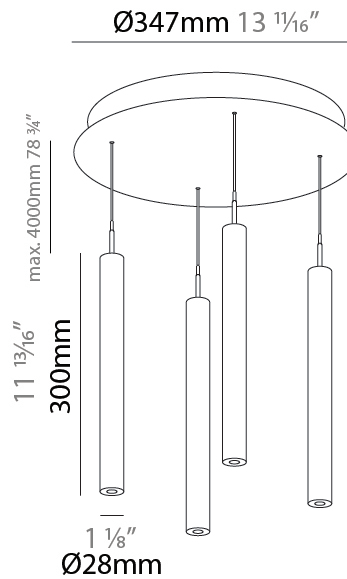

GENERAL

Series: G-Mini Round
Subseries: G-Mini Round Hangover
Brand: Prolight
Division: Architectural
Mounting Type: Suspension
Mounting Location: Ceiling
Subcategory: Spots

PHYSICAL

Shape: Cylinder
Diameter (mm): 347
Diameter (in): 13 13/16
Height (mm): 300
Height (in): 11 13/16
Light Distribution: Direct
Diffuser: Shine Ring - NOR / OPL / YEL / ORA / RED / BLU / GRN
Fixture Finish: SSR / BKV / CWI / CRY / HAB / UFT / ITA / RUA / FTG / MYG / LOD / PUS / FRO / FUP / KIA / POP / BLS / SPG / MEY / GOH / GUM / CHC / COM / ABZ / JAG / OBR / MOS / ROR
Accent Finish: NOF / COP / MIR / SSS
Fixture Material: Extruded Aluminum / Steel
Cable Details: 2,000mm/78 3/4" / 4,000mm/157 1/2" - Cable, Black, Green, Orange, Red, White

ELECTRICAL

Lamp Type: LED (Zhaga Standard)
Input Wattage (W): 26
Total Output Wattage (W): 23.7
Dimming: Non-Dimmable
Driver Included: Yes
Driver Location: Integrated
Driver Type: Constant Current - Universal
Driver Class: Class 2
Input Voltage (V): 120 - 277

LED

Color Temperature (°K): 2700 / 3000 / 3500 / 4000
Max. Delivered Lumen (lm): 1557 / 1421 / 1499 / 1450
Nominal Lumen (lm): 1840 / 1949 / 2057 / 2112
CRI: >90 CRI
Lamp Life (hrs): 50000

OPTICAL

Beam Angle: 32 / 58

RATINGS AND CERTIFICATIONS

Certified By: Certified for North American Standards
IP rating: IP20